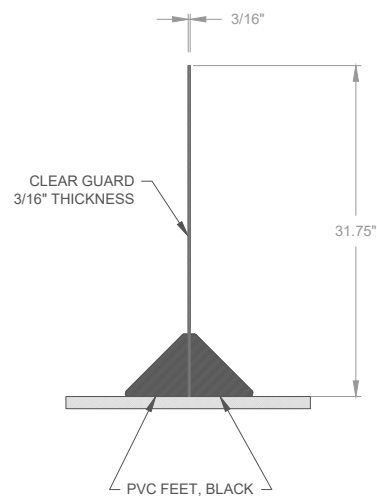

SIDE

v. DE4.7.20

Cook Security Group reserves the right to discontinue, or change at any time, specifications or designs without notice or without incurring obligations.

WE MAKE IT HAPPEN

844.305.2665

info@cooksecuritygroup.com
www.cooksecuritygroup.com