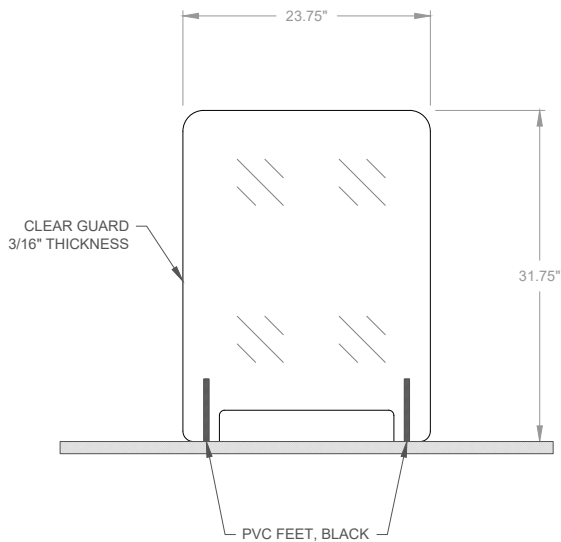

Germ & Sneeze Guard

Simple to assemble and clean regularly like a window.
3/16" thick clear guard with black PVC feet

Optional sizes:

Large unit: 23.75" by 31.75"

Small unit: 24" x 24"

Features

- Stands in front of teller
- Acts as a barrier from coughing and sneezing
- Still allows physical transactions
- Simple to assemble
- Stores flat and compact